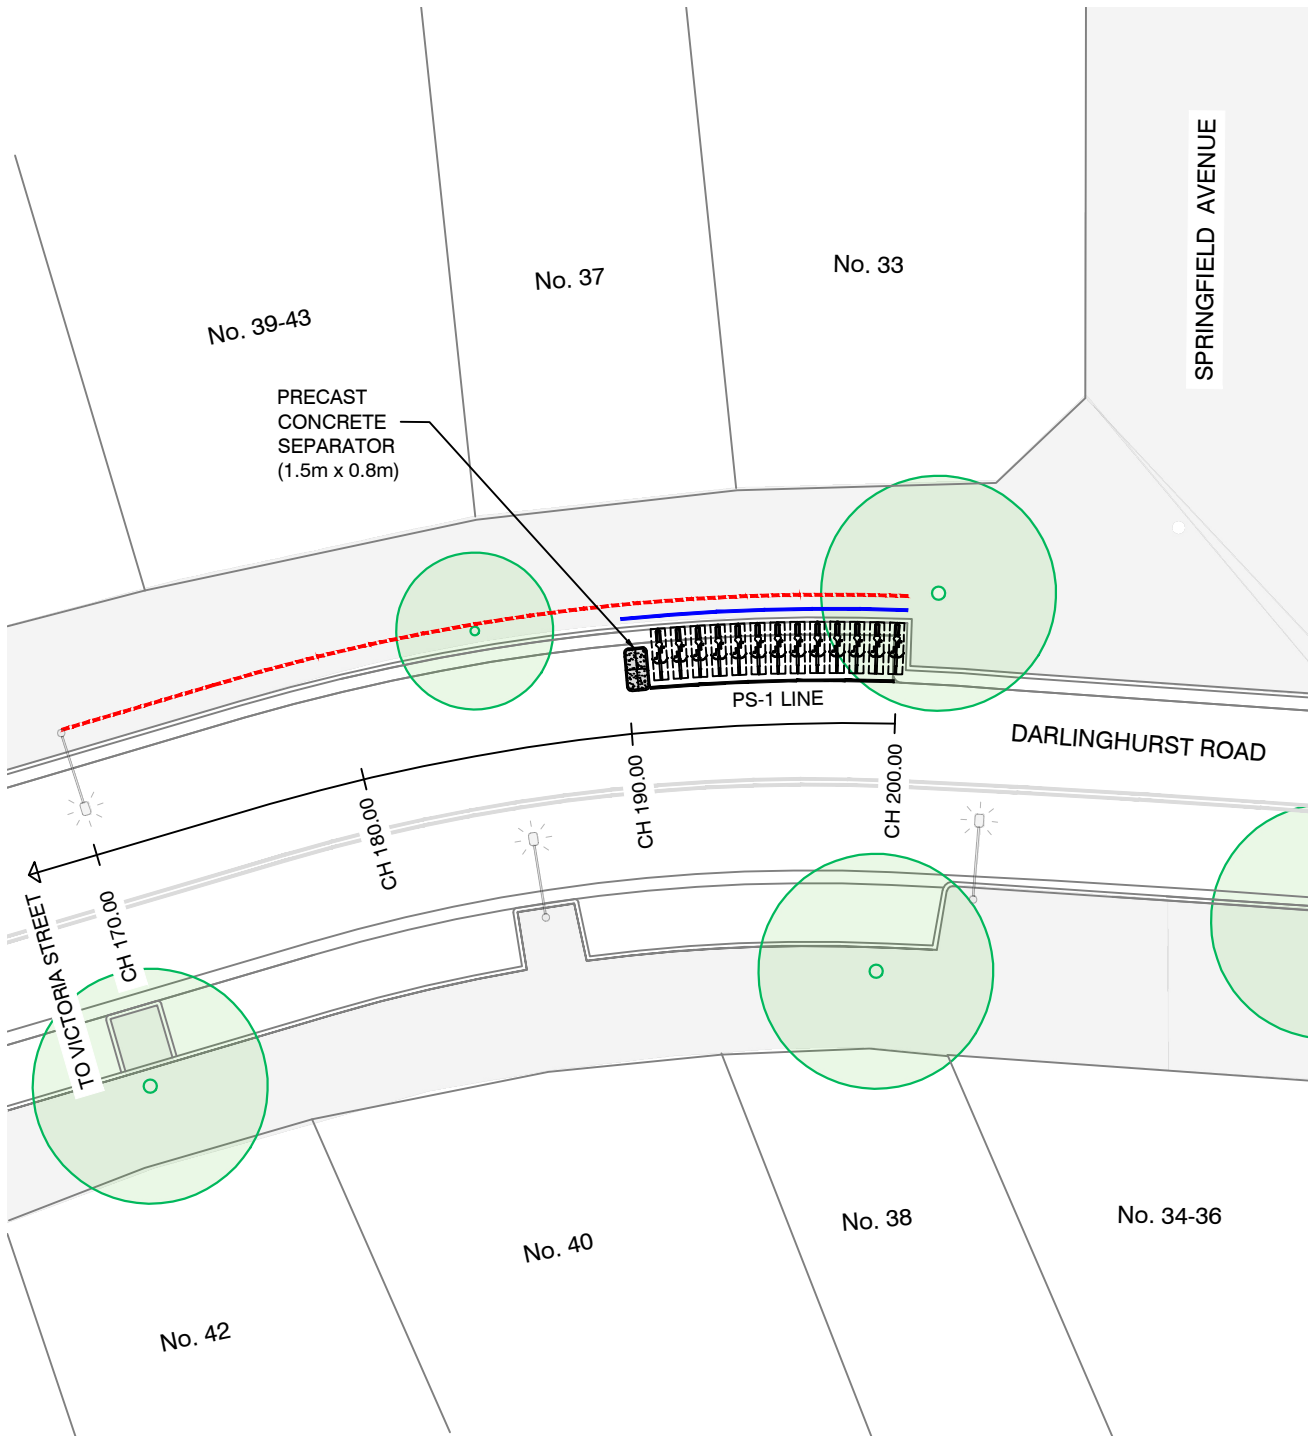

**Plan: Proposed On Street Bike Parking -  
33 Darlinghurst Road, Potts Point**

**LEGEND**

**EXISTING**

 NO STOPPING

**PROPOSED**

 P (BIKE ONLY)

 BIKE ENVELOPE